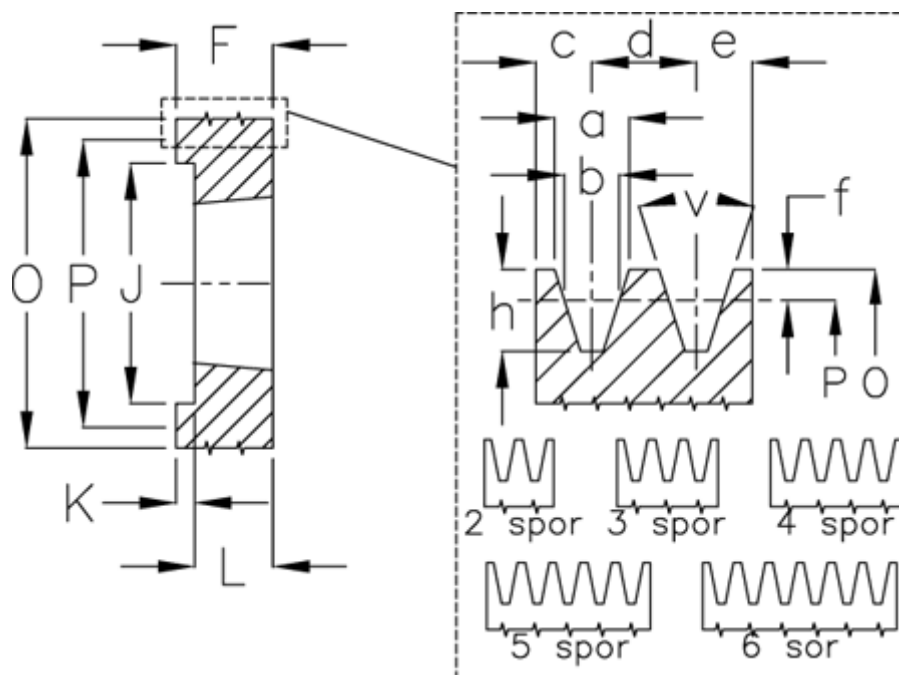

Article number: 604113012505

Description: V-belt pulley SPZ 125/5 TL2012

Measures

a	= 9,7	For bush	= 2012	P	= 125
b	= 8,5	h	= 11	Type	= SPZ
Bush ζ max	= 50	J	= 96.0	v	= 38 grader
c	= 8	K	= 32		
d	= 12	L	= 32		
e	= 8	m	= -		
f	= 2	Number of ribs	= 5		
F	= 64	O	= 129		